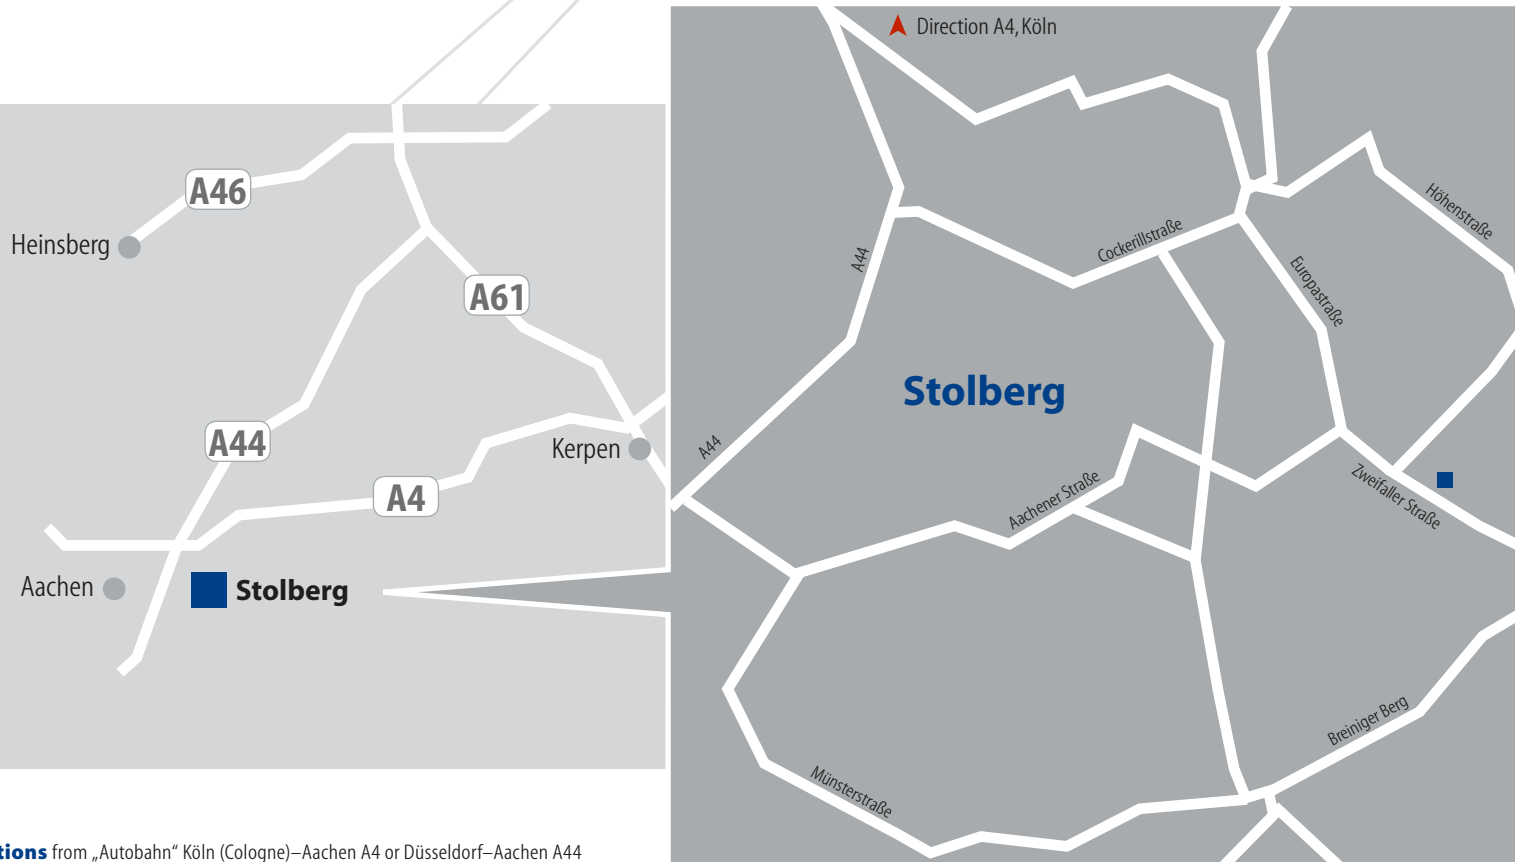

LEONI Kerpen GmbH · Stolberg

LEONI Kerpen GmbH

Zweifaller Straße 275–287
52224 Stolberg
Phone +49 (0)2402-17-1
Fax +49 (0)2402-75154
E-mail info@kerpen.com
www.kerpen.com

Directions from „Autobahn“ Köln (Cologne)–Aachen A4 or Düsseldorf–Aachen A44

- At „**Aachener Kreuz**“ (interchange Aachen) follow the signs to A44 towards **Belgium, Lüttich (Liège)**.
- Take 1st exit (No. 3) **Aachen-Brand/Stolberg** (B258).
- Turn right at the traffic lights towards **Brand/Monschau/Stolberg** and move into the left lane (Trierer Straße).
- After approx. 1 km (close to the top of the hill) at the junction turn left and follow the yellow sign pointing **Stolberg** (Freunder Landstraße).
- Follow the road for approx. 5.5 km to the end (T-junction).
- Turn right at the traffic lights towards **Vicht/Zweifall**.
- Follow this street for about 1.5 km.
- LEONI Kerpen is on the left hand side. Please enter at „Tor 3“ (Gate 3).

LEONI